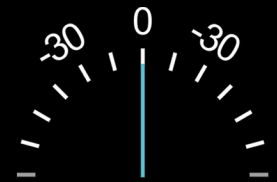

The Electronic Compass can accurately measure the user's observation position

**8 Cardinal Directions
& 360° Azimuth Angle**

**Positive/Negative
Verticle Angle**

Horizontal Angle